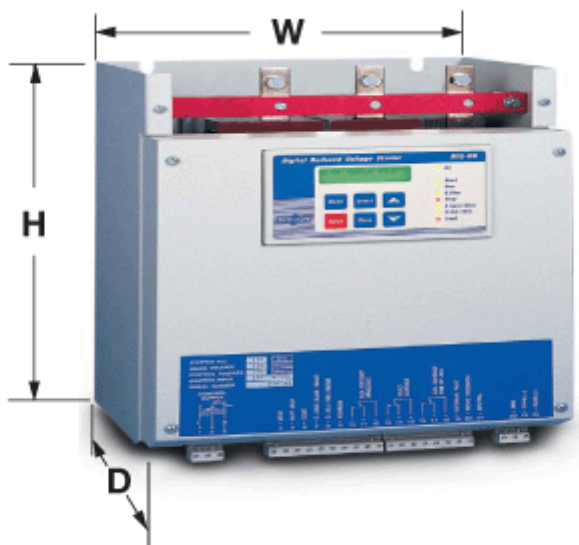

Data Sheet

Article number: 761540210

Description: Softstarter RVS-DN 210
110kW 210A 3x400V IP00 Digital

Measures

D	= 290.0
Description	= Size C
H	= 500.0
W	= 590.0
Weight	= 44.80